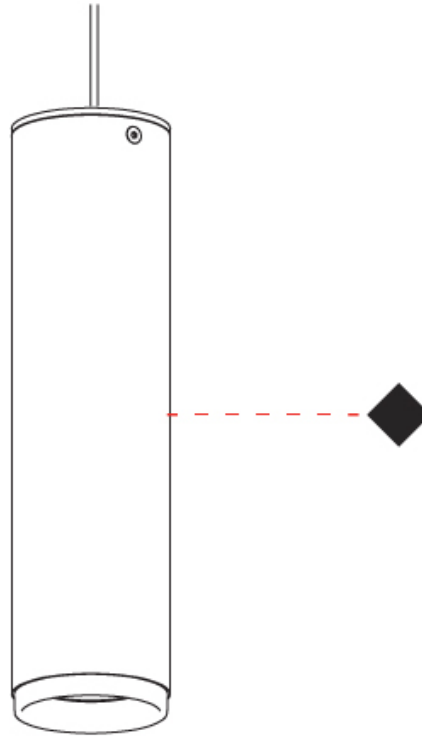

HAUL TRACK

D96071-

PROJECT

TYPE

SPECIFIER

QUANTITY

DATE