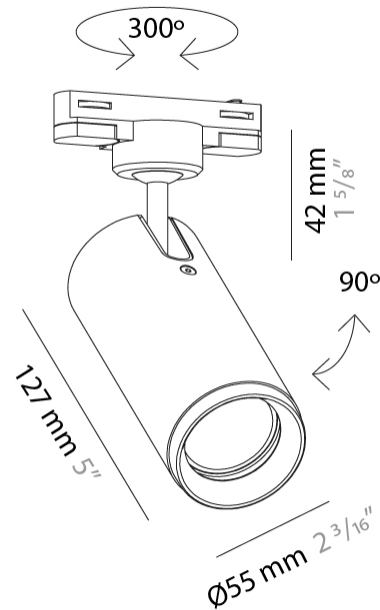

PROJECT	
TYPE	
SPECIFIER	
QUANTITY	
DATE	

HAUL TRACK

D96073-

base number   Finish
Options

1. To build a product code in our configurator select the specify button on the base model # product page
2. To build a manual product code on this datasheet choose from the options listed below in blue font and add the suffix to the base model #

GENERAL

Series: Haul
Brand: Milan
Division: Design
Mounting Type: Track
Mounting Location: Ceiling
Subcategory: Spots

PHYSICAL

Shape: Cylinder
Diameter (mm): 55
Diameter (in): 2 3/16
Height (mm): 203
Height (in): 8
Max. Overall Height (mm): 1300
Max. Overall Height (in): 51 3/16
Light Distribution: Direct
Fixture Finish: MWL / MBQ
Fixture Material: Extruded Aluminum

ELECTRICAL

Lamp Type: LED
Input Wattage (W): 7
Dimming: Electronic Low Voltage Dimming
Input Voltage (V): 120Vac Direct Line

LED

Number of LEDs: 1
Color Temperature (°K): 3000
Max. Delivered Lumen (lm): 665
CRI: >90 CRI
Lamp Life (hrs): 50000

OPTICAL

Reflector°: 35
Beam Angle: 35

RATINGS AND CERTIFICATIONS

Certified By: Certified for North American Standards
IP rating: IP20